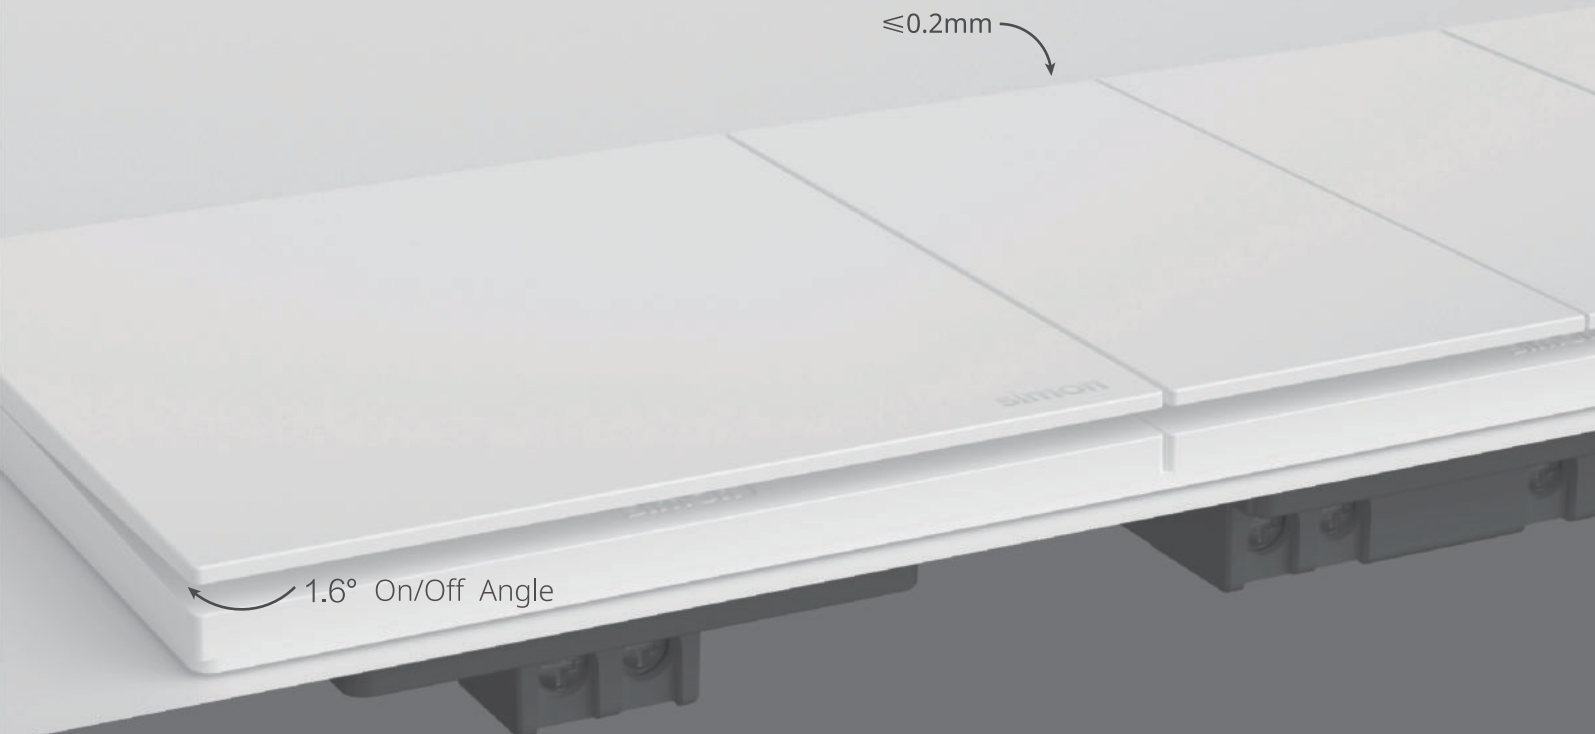

Ultra Slim Full Flat Perfect Square

Award Winning Design

reddot winner 2023

Simon's over 100 years of never ending breakthroughs, have led to the creation of M7 – an ultra-thin, full flat and perfect square masterpiece.

The Simon M7 Switch is an innovative and aesthetically pleasing addition to the realm of electrical switches, and its recognition with a prestigious Red Dot Design Award is a testament to its excellence in design.

Switches	Code	Item Descriptions	Air				Metal	Gem (Glass)
			Platinum White	Platinum Grey	Brushed Grey	Diamond Grey		
	661011	16A 1 Gang 1 Way						
	661012	16A 1 Gang 2 Way						
	661021	16A 2 Gang 1 Way						
	661022	16A 2 Gang 2 Way						
	661031	16A 3 Gang 1 Way						
	661032	16A 3 Gang 2 Way						
	661041	10A 4 Gang 1 Way						
	661042	10A 4 Gang 2 Way						
Double Pole and Doorbell Switches	Code	Item Descriptions	Platinum White	Platinum Grey	Brushed Grey	Diamond Grey		
	662023	20A 1 Gang 1 Way Double Pole Switch With Blue LED Indicator (Water Heater/Air Con)						
	662024	20A 1 Gang 2 Way Double Pole Switch With Blue LED Indicator (Water Heater/Air Con)						
	661026	16A Intermediate Switch						
	666301	16A 1 Gang Doorbell Switch						
	661011F	16A 1 Gang Auto Gate Push Button /Momentary Switch						
	661021F	16A 2 Gang Auto Gate Push Button /Momentary Switch						
Socket Outlets	Code	Item Descriptions	Platinum White	Platinum Grey	Brushed Grey	Diamond Grey		
	661382	13A 1 Gang Flat Pin Switched Socket Outlet						
	661089	13A Universal Switched Socket Outlet						
	66E7254	13A 1 Gang Flat Pin Switched Socket Outlet with Type A+Type C Charging Outlet (Fast Charging)						
	66E7253	Universal Switched Socket Outlet with Type A + Type C Charging Outlet (Fast Charging)						
	66E722	USB Type A + Type C (30W)						
TV Outlets	Code	Item Descriptions	Platinum White	Platinum Grey	Brushed Grey	Diamond Grey		
	665111	1 Gang TV Outlet						
	665114	1 Gang Broadband F-Connector (Astro) Outlet						
Telecommunications Outlets	Code	Item Descriptions	Platinum White	Platinum Grey	Brushed Grey	Diamond Grey		
	665214	1 Gang Telephone Outlet (RJ11)						
	665618	1 Gang Data Outlet Cat 6 (RJ45)						
	665628	2 Gang Data Outlet Cat 6 (RJ45)						
	665629	2 Gang Telephone Outlet (RJ11) & Data Outlet Cat 6 (RJ45)						
Dimming Switches and Others	Code	Item Descriptions	Platinum White	Platinum Grey	Brushed Grey	Diamond Grey		
	661000	Blank Plate						
	665200	Wire Outlet						
	665901	Panic Button with Key Reset						

Remarks : Prices are subject to change without notice.